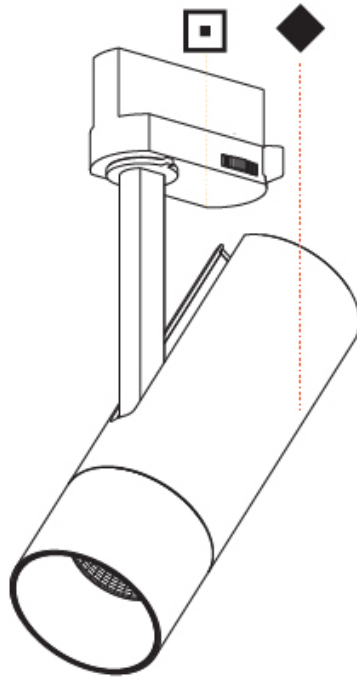

IMAGINE 60 TRACK

A3T010-

PROJECT	_____
TYPE	_____
SPECIFIER	_____
QUANTITY	_____
DATE	_____