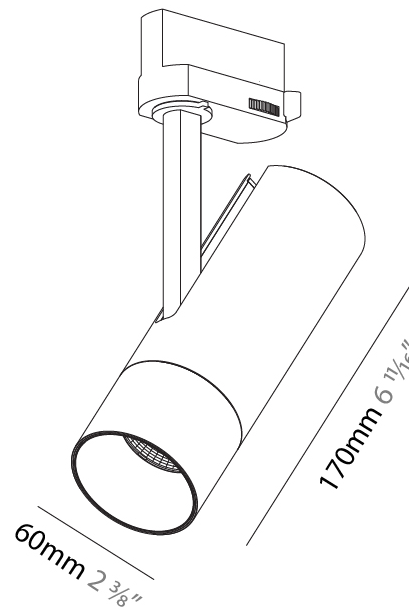

GENERAL

Series: Imagine
Subseries: Imagine 60
Brand: Prolicht
Division: Architectural
Mounting Type: Track
Mounting Location: Ceiling

PHYSICAL

Shape: Cylinder
Diameter (mm): 60
Diameter (in): 2 ³/₈
Height (mm): 170
Height (in): 6 ¹¹/₁₆
Max. Overall Height (mm): 190
Max. Overall Height (in): 7 ¹/₂
Light Distribution: Adjustable / Direct
Weight (kg): 0.522
Weight (lbs): 1.15
Fixture Finish: SSR / BKV / CWI / CRY / HAB / UFT / ITA / RUA / FTG / MYG / LOD / PUS / FRO / FUP / KIA / POP / BLS / SPG / MEY / GOH / GUM / CHC / COM / ABZ / JAG / OBR / MOS / ROR
Holder Finish: BLK / WHI / SIL
Fixture Material: Aluminum Die Cast

ELECTRICAL

Lamp Type: LED (Zhaga Standard)
Input Wattage (W): 14
Total Output Wattage (W): 13.8
Dimming: Tri-Mode (Non-Dimming and Phase Dimming (120Vac only) and 0-10V Dimming)
Driver Included: Yes
Driver Location: Integrated
Driver Type: Constant Current - Universal
Driver Class: Class 2
Input Voltage (V): 120 - 277
Constant Current (MA): 350

LED

Number of LEDs: 1
Color Temperature (°K): 2700 / 3000 / 3500 / 4000
Max. Delivered Lumen (lm): 776 / 836 / 869 / 887
Nominal Lumen (lm): 1276 / 1342 / 1395 / 1424
CRI: >90 CRI
Lamp Life (hrs): 50000

OPTICAL

Optic°: Lens Pack - No Lens / Linear Spread Lens / Honeycomb / Spread Lens
Beam Angle: 12

RATINGS AND CERTIFICATIONS

Certified By: Certified for North American Standards
IP rating: IP20

PROJECT	
TYPE	
SPECIFIER	
QUANTITY	
DATE