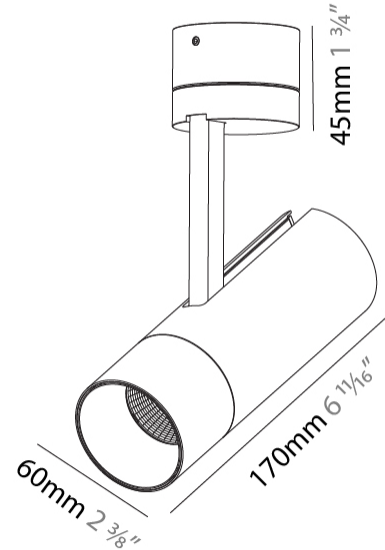

GENERAL

Series: Imagine
Subseries: Imagine 60
Brand: Prolicht
Division: Architectural
Mounting Type: Surface
Mounting Location: Ceiling
Subcategory: Spots

PHYSICAL

Shape: Cylinder
Diameter (mm): 60
Diameter (in): 2 ³/₈
Height (mm): 170
Height (in): 6 ¹¹/₁₆
Max. Overall Height (mm): 215
Max. Overall Height (in): 8 ⁷/₁₆
Light Distribution: Adjustable / Direct
Weight (kg): 0.572
Weight (lbs): 1.26
Fixture Finish: SSR / BKV / CWI / CRY / HAB / UFT / ITA / RUA / FTG / MYG / LOD / PUS / FRO / FUP / KIA / POP / BLS / SPG / MEY / GOH / GUM / CHC / COM / ABZ / JAG / OBR / MOS / ROR
Fixture Material: Aluminum Die Cast

ELECTRICAL

Lamp Type: LED (Zhaga Standard)
Input Wattage (W): 13.2 / 16.5
Total Output Wattage (W): 12 / 15
Dimming: Tri-Mode (Non-Dimming and Phase Dimming (120Vac only) and 0-10V Dimming)
Driver Included: Yes
Driver Location: Integrated
Driver Type: Constant Current - Universal
Driver Class: Class 2
Input Voltage (V): 120 - 277
Constant Current (MA): 350

LED

Number of LEDs: 1
Color Temperature (°K): 2700 / 3000 / 3500 / 4000
Max. Delivered Lumen (lm): 520 / 580 / 627 / 640
CRI: >90 CRI
Lamp Life (hrs): 50000

OPTICAL

Reflector°: 10
Adjustability: Rotational 350°; Tilt 90°

RATINGS AND CERTIFICATIONS

Certified By: Certified for North American Standards
IP rating: IP20

PROJECT
TYPE
SPECIFIER
QUANTITY
DATE